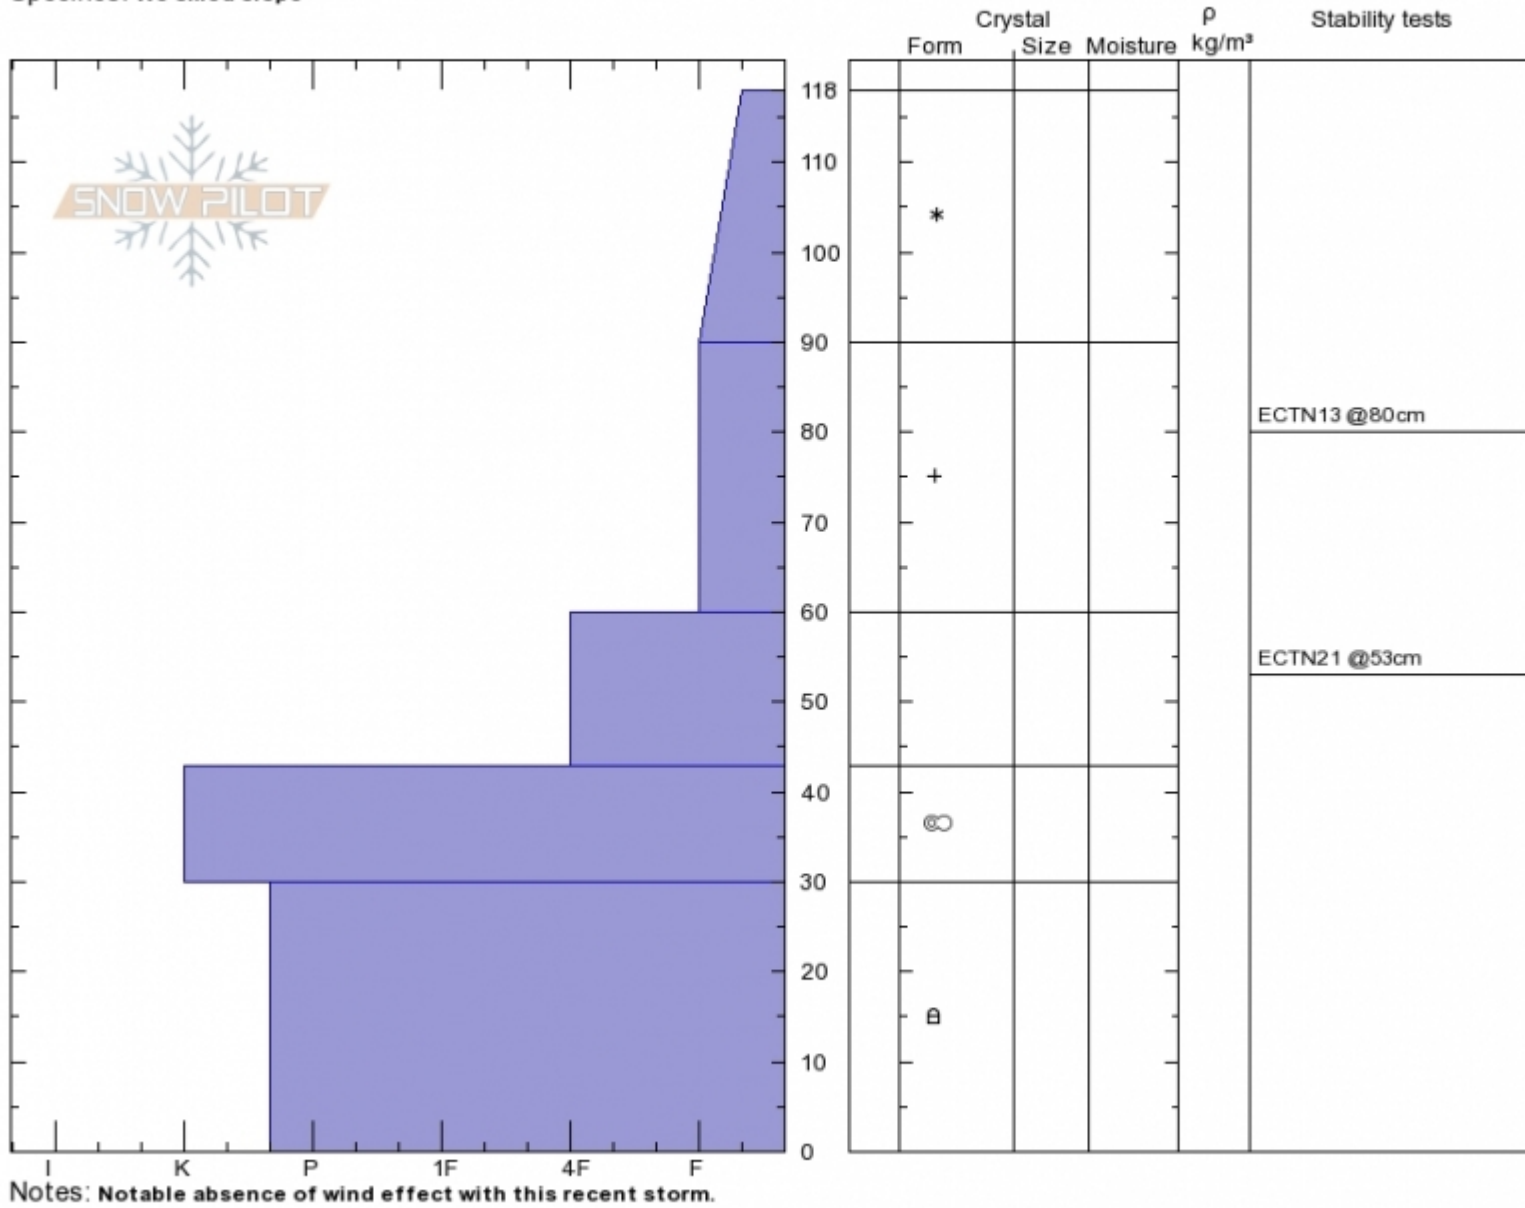

west Woody Ridge
Absaroka Range
MT
 Elevation: **9500 ft**
 Aspect: **270°**
 Specifics: **We skied slope**

Beau Fredlund
Sun Nov 5 13:00 2017
 Co-ord: **44.98484N, -109.92673E**
 Slope Angle: **25°**
 Wind Loading:

Stability:
 Air Temperature: **-5°C**
 Sky Cover: **OVC**
 Precipitation: **S2**
 Wind: **Calm**

HS118
Stability Test Notes

Layer No

Advisory Region
 Cooke City

Forecast link: [GNFAC Avalanche Advisory for Mon Nov 6, 2017](#)
 Cooke City, 2017-11-06