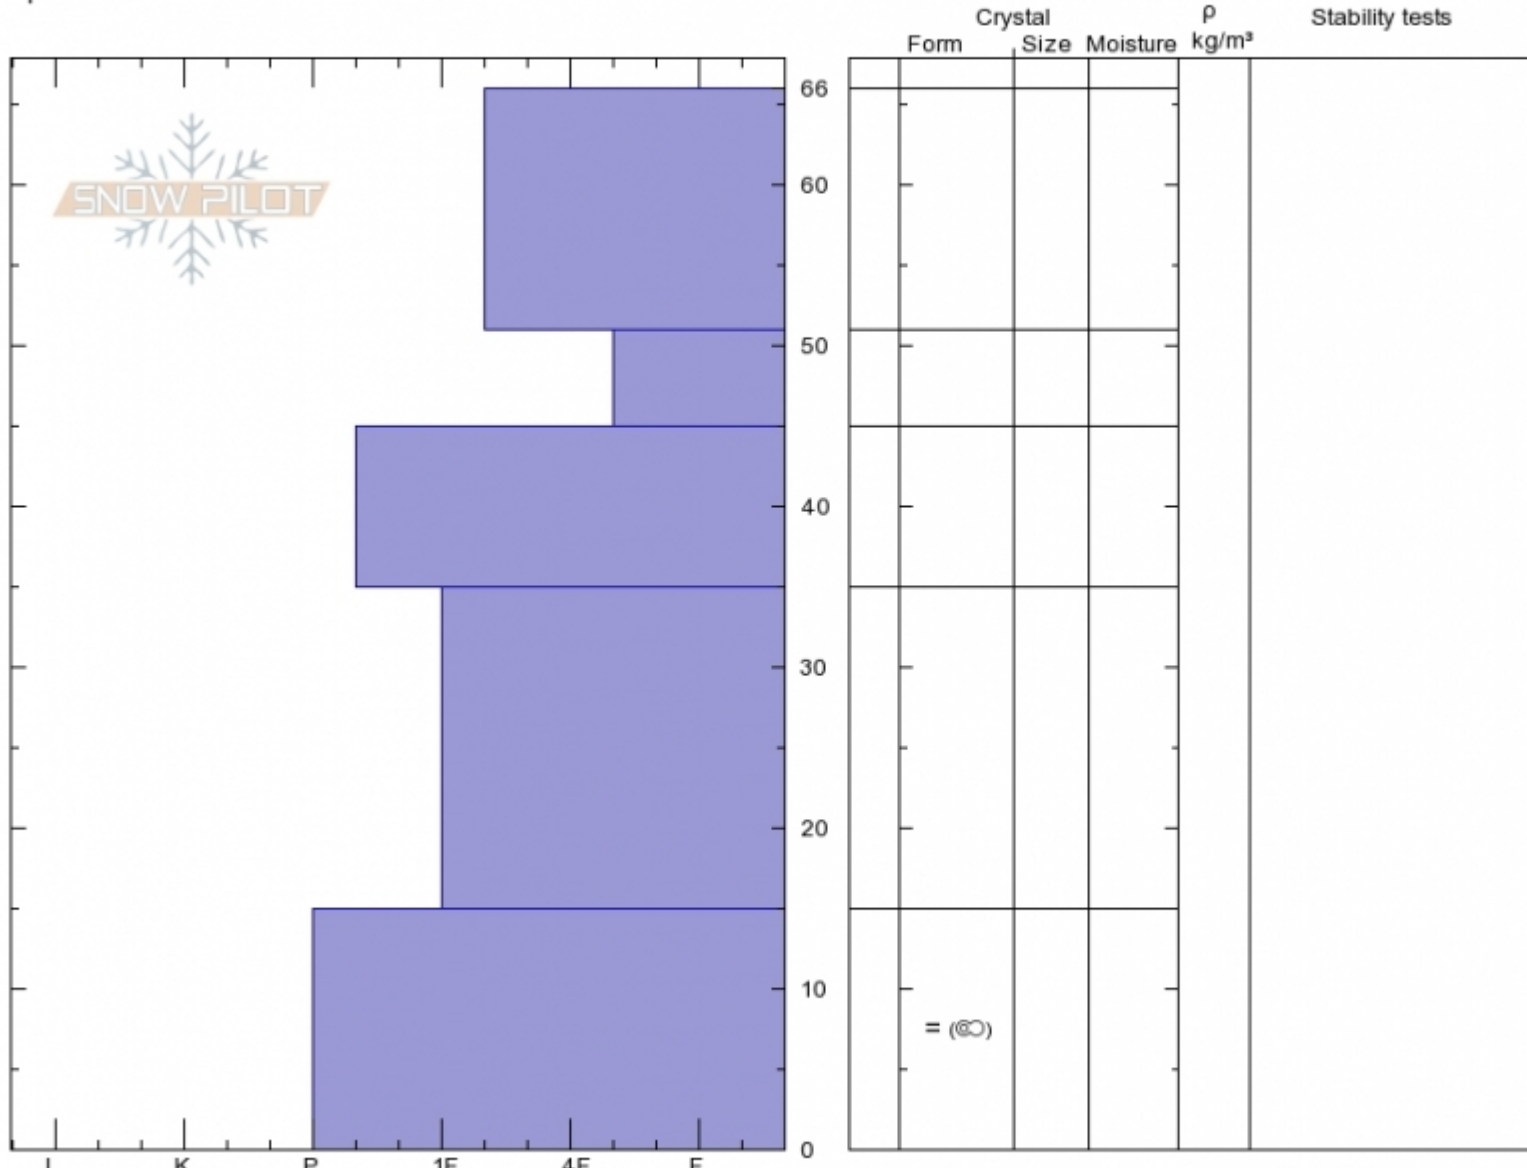

Sac Trail Bowl 2  
 Bridger Range  
 MT  
 Elevation: 8750 ft  
 Aspect: 5°  
 Specifics:

Alex Marienthal  
 Wed Sep 20 10:45 2017  
 Co-ord: 45.89884N, -110.97154W  
 Slope Angle: 30°  
 Wind Loading: yes

Stability: **Good**  
 Air Temperature:  
 Sky Cover: **BKN**  
 Precipitation: **S1**  
 Wind: **SW Strong**

HS66

Layer No

Notes: Overall stability good. Main concern is fresh wind slabs on steeper stuff. Old wind slab layers are bonding well with warmth and previous pit.