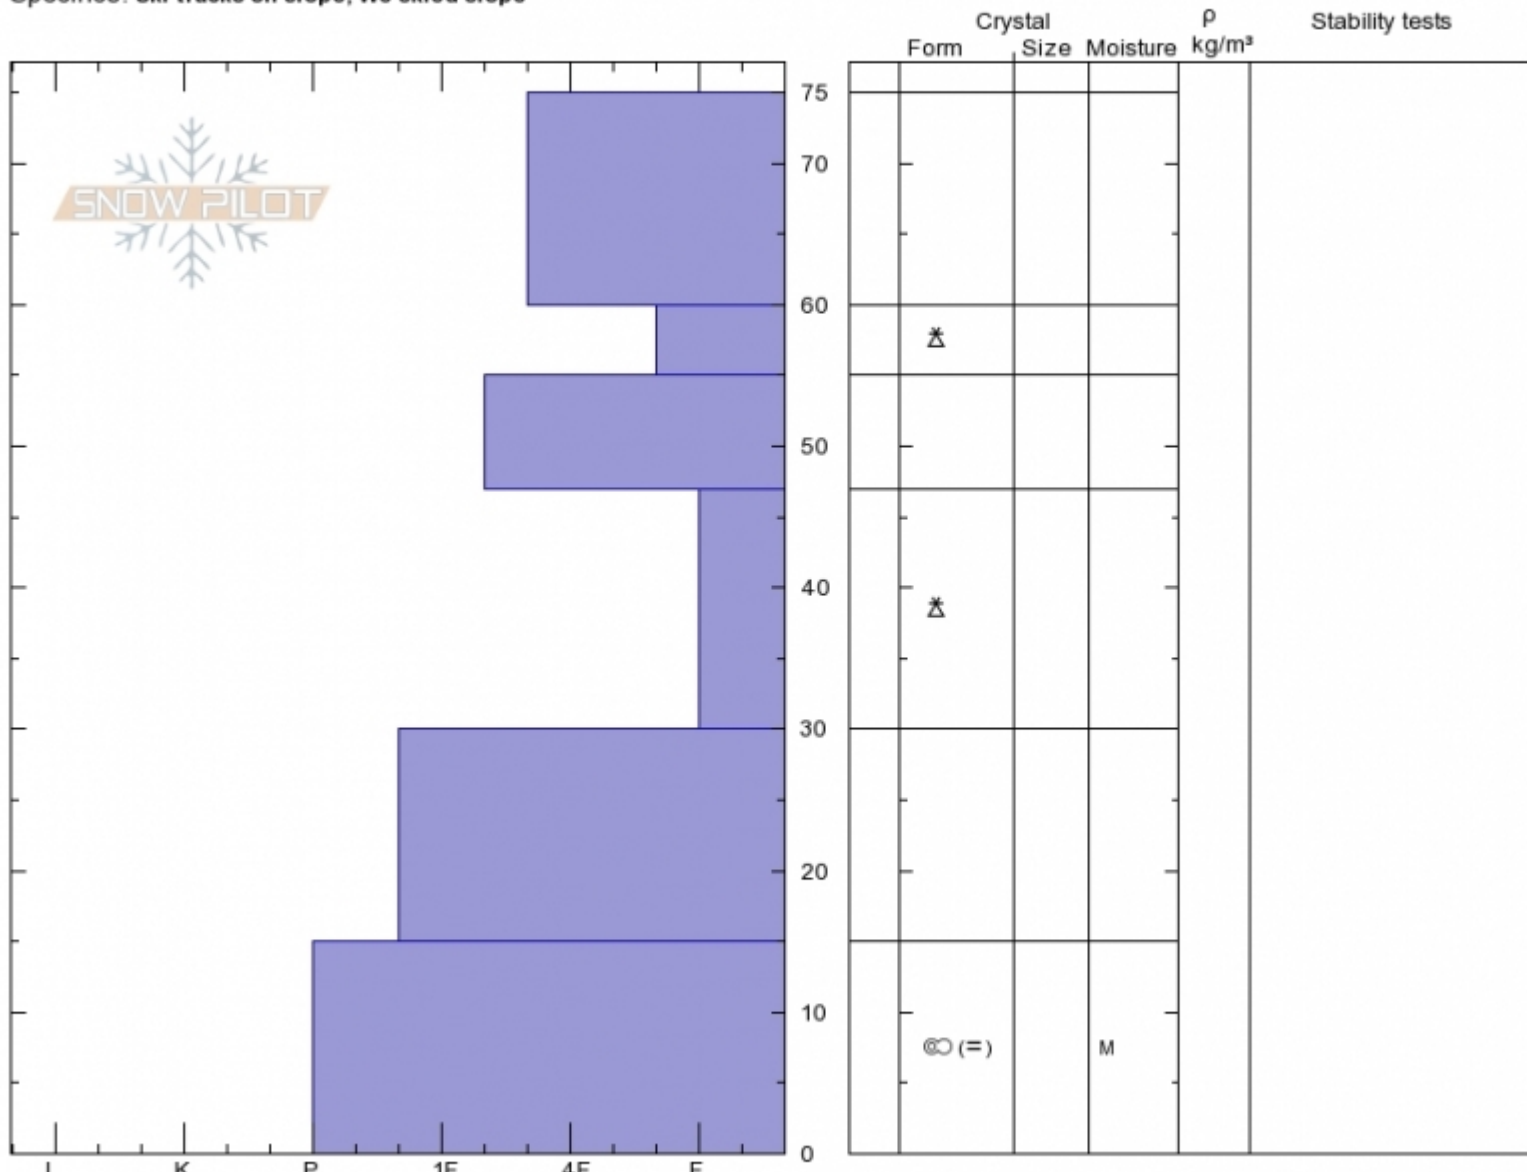

Sacajawea Trail Bowl
 Bridger Range
 MT
 Elevation: 8740 ft
 Aspect: 0°
 Specifics: Ski tracks on slope; We skied slope

Alex Marienthal
 Wed Sep 20 10:30 2017
 Co-ord: 45.89915N, -110.97170W
 Slope Angle: 28°
 Wind Loading: yes

Stability:
 Air Temperature:
 Sky Cover: BKN
 Precipitation: S1
 Wind: W Moderate

HS75

Layer No
 0-15: rain

Notes: M-S winds. Typical high variability snowpack structure of this area. Depth ranged from 2-4 ft (70-130cm). Layer of note is moist r ground. Bonds well with warm/moist slab above. Graupel in this pit due to lower angle deposit zone.